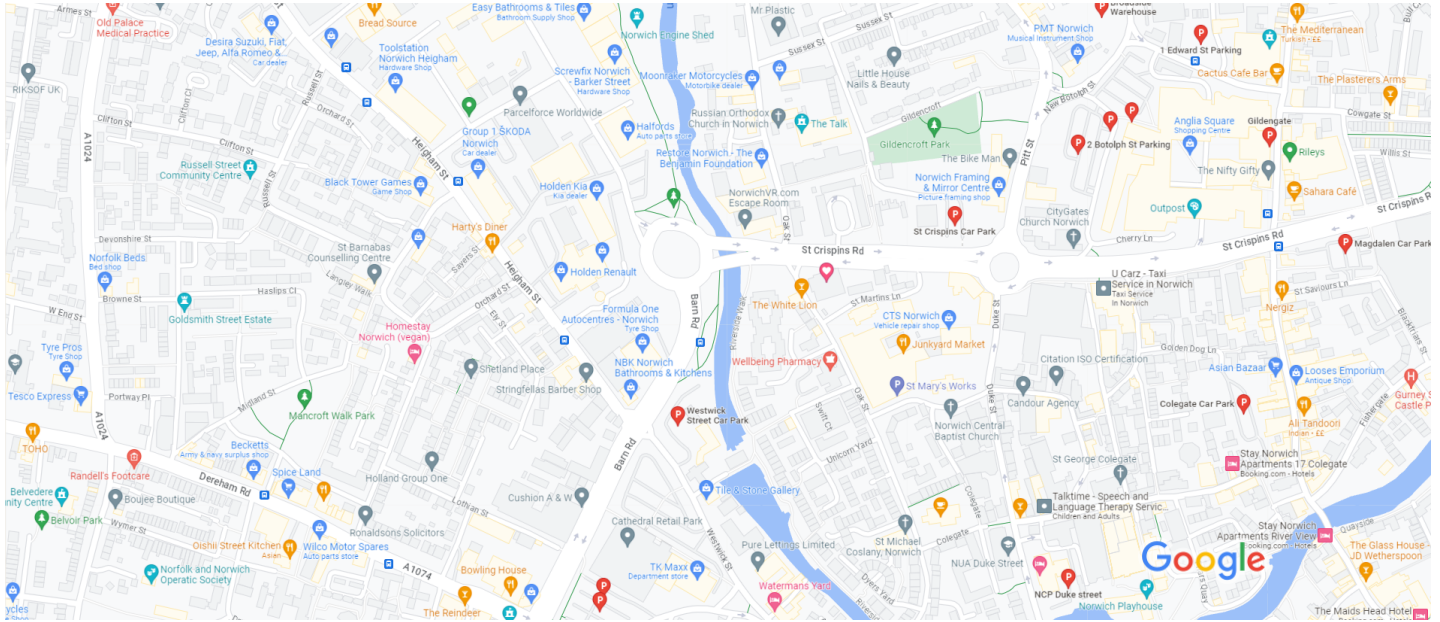

car parking

The Matthew Project, 70-80 Oak Street, Norwich, Norfolk, NR3 3AQ (pink heart icon)
Nearby car parks are noted with the red P icon

Map data ©2023 50 m

Hours

All filters

Magdalen Car Park

3.5 (55)
Car Park · St Saviours Ln

Website

Directions

RCP Parking Anglia Square Surface

3.6 (38)
Car Park · Botolph St
Open 24 hours · 01603 620720

Website

Directions

Barn Road Car Park

4.3 (42)
Car Park · St Swithins Rd
01865 249811

Website

Directions

Colegate Car Park

3.7 (81)
Car Park · Golden Dog Ln
0344 980 3333

Website

Directions

Westwick Street Car Park

4.1 (34)
Car Park

Website

Directions